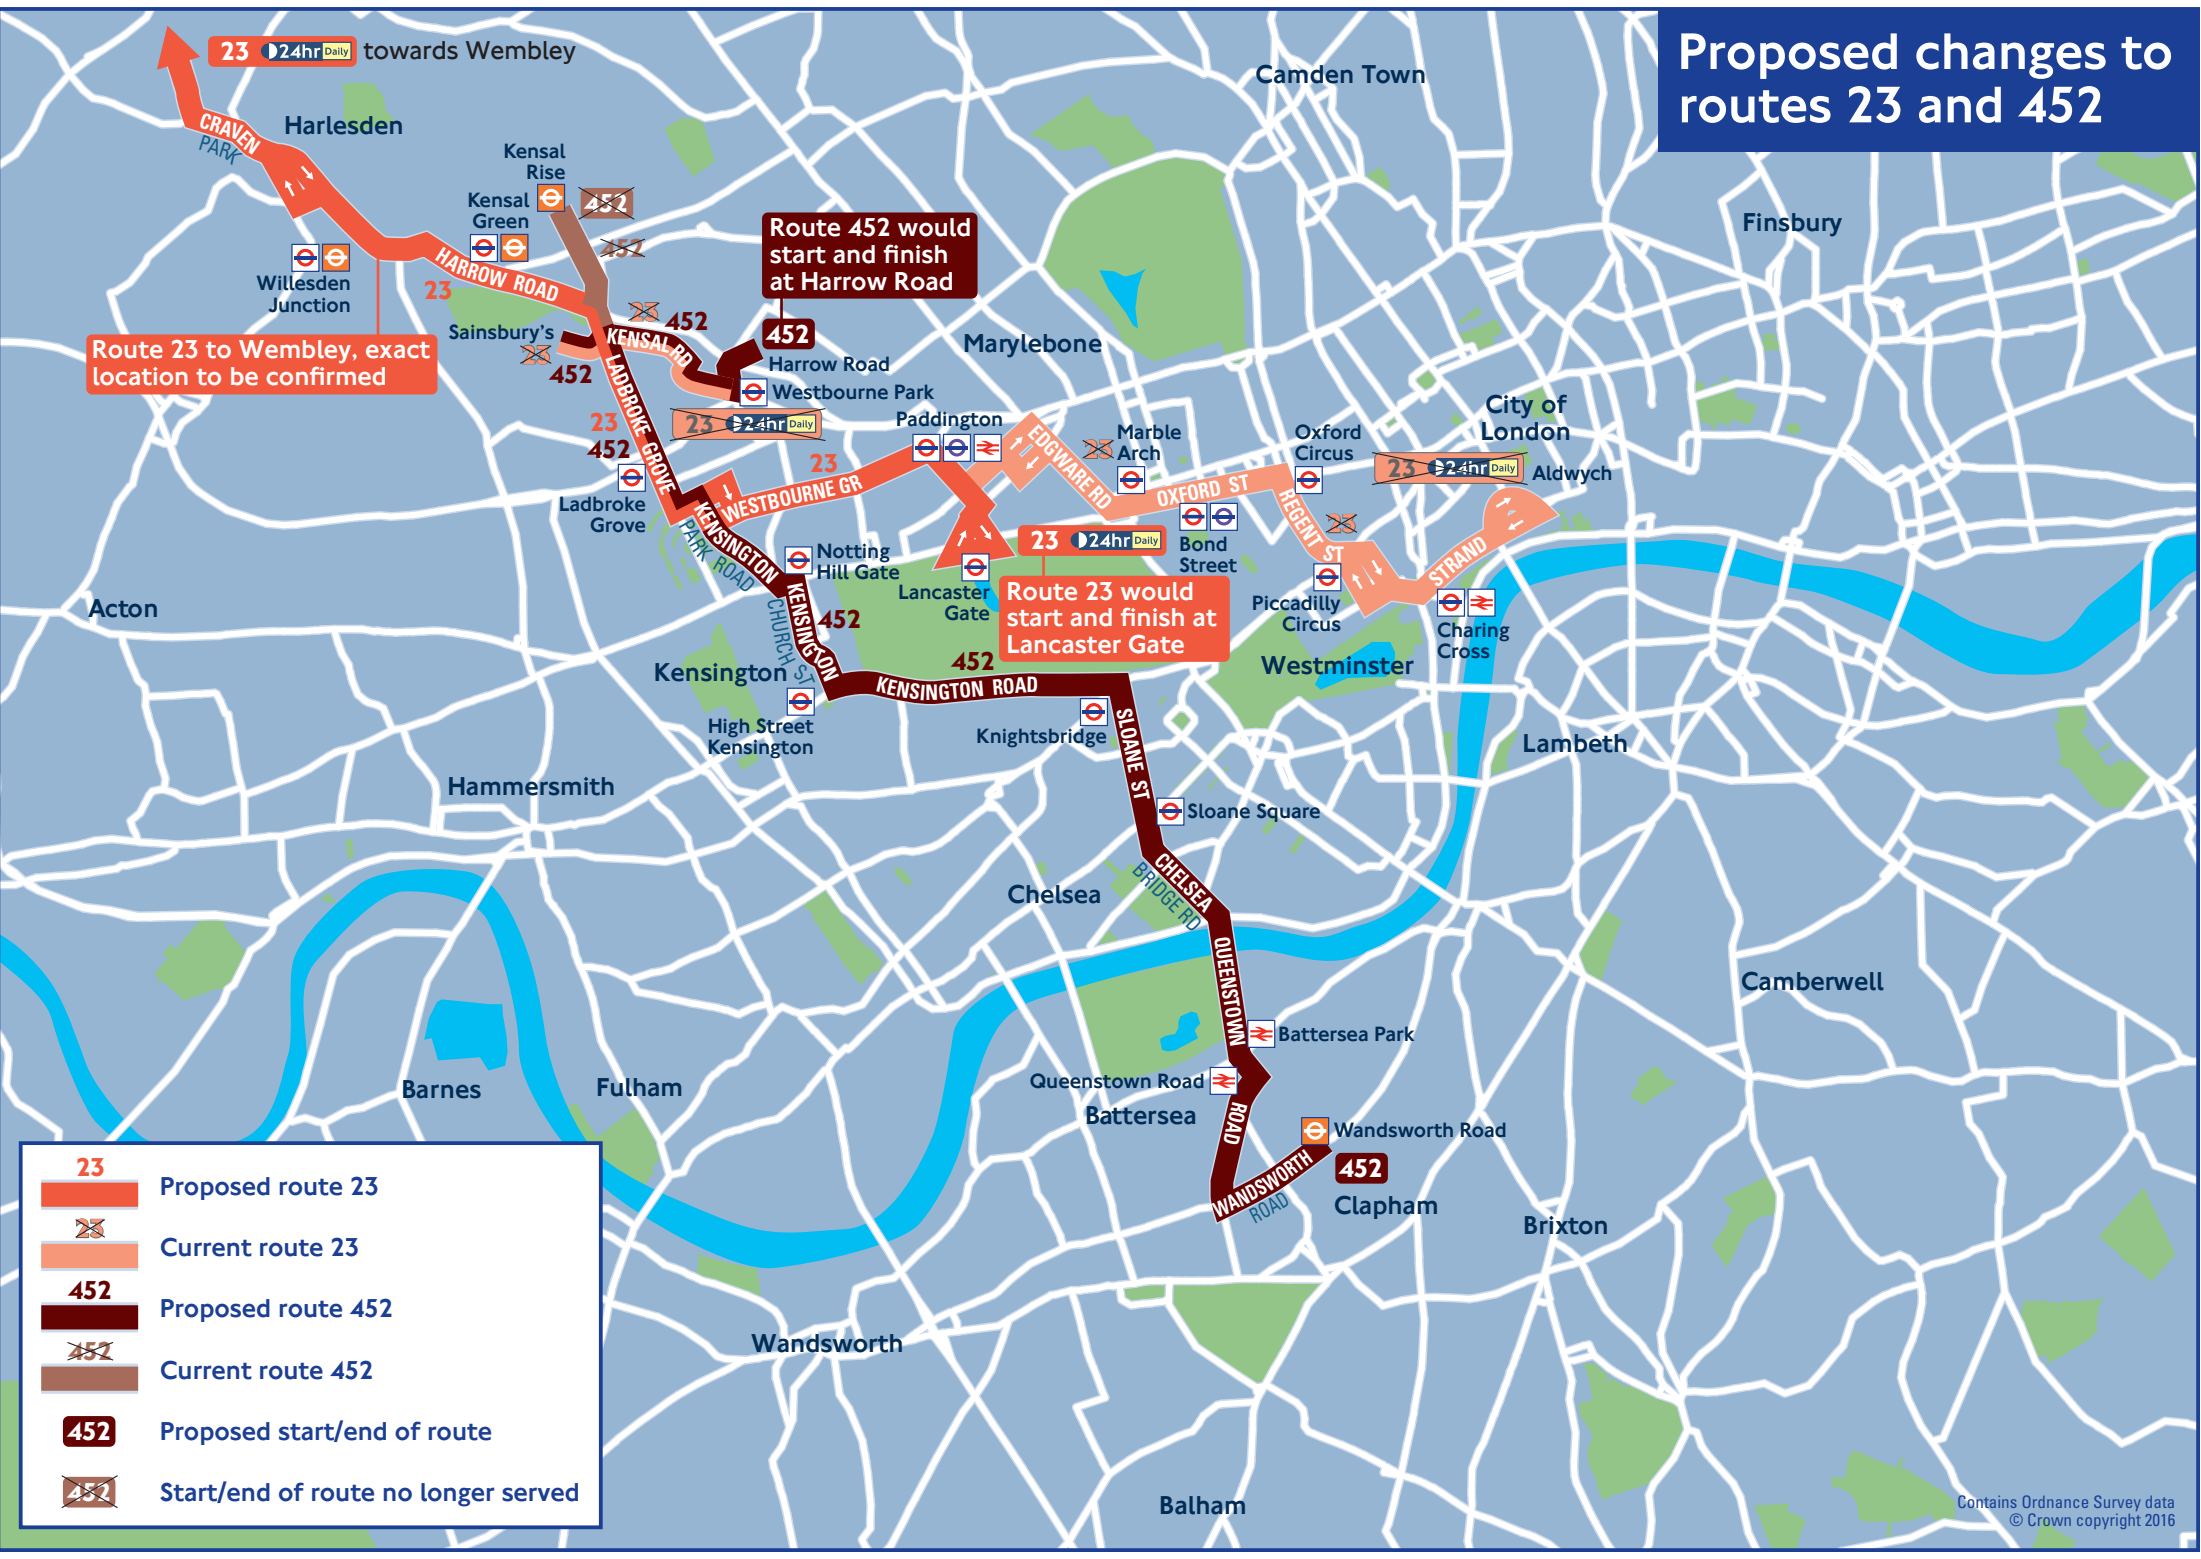

Proposed changes to routes 23 and 452

Route 23 to Wembley, exact location to be confirmed

Route 452 would start and finish at Harrow Road

Route 23 would start and finish at Lancaster Gate

- ▬ 23 Proposed route 23
- ▬ Current route 23
- ▬ 452 Proposed route 452
- ▬ Current route 452
- 452 Proposed start/end of route
- 452 Start/end of route no longer served