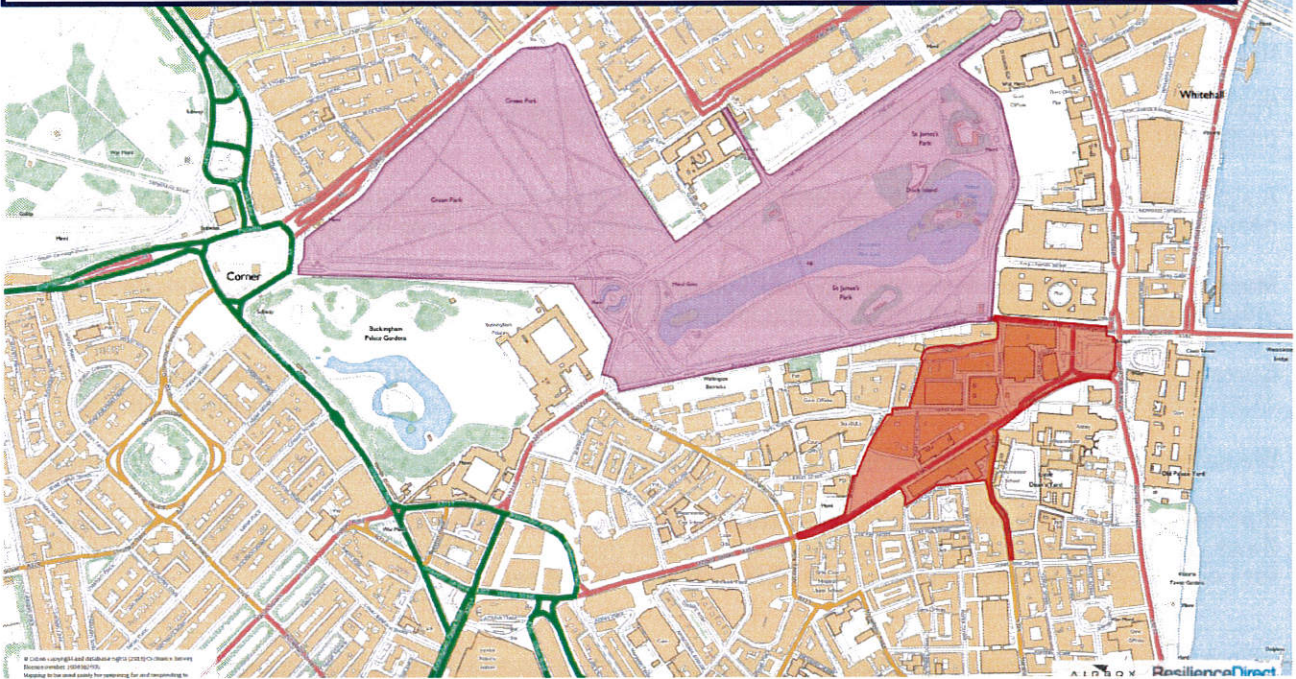

Road closures to vehicles in the two shaded areas Monday 3rd June from 0700

Diversions will be in place. Motorists should expect some delays in the surrounding area. Protest activity is anticipated in Parliament Square in the morning and evening. Check TfL Travel Alerts.

Pedestrian access remains open within the shaded areas. Surrounding Tube stations remain open

There are some sections of Parliament Square and surrounding streets that will be access only, and not open to the general public. Police Officers will be available to provide directions.

Road closures to vehicles in the large shaded area Tuesday 4th June from 0700

Diversions will be in place. Motorists should expect some delays in the surrounding area. Protest activity anticipated in Trafalgar Square and Parliament Square. Check TfL Travel Alerts.

Pedestrian access remains open within the shaded areas. Surrounding Tube stations remain open

There are some parts of Whitehall, Parliament Square and Horseguards that will be access only, and not open to the general public. Marlborough Road will be closed throughout the morning. Police Officers will be available to provide directions.